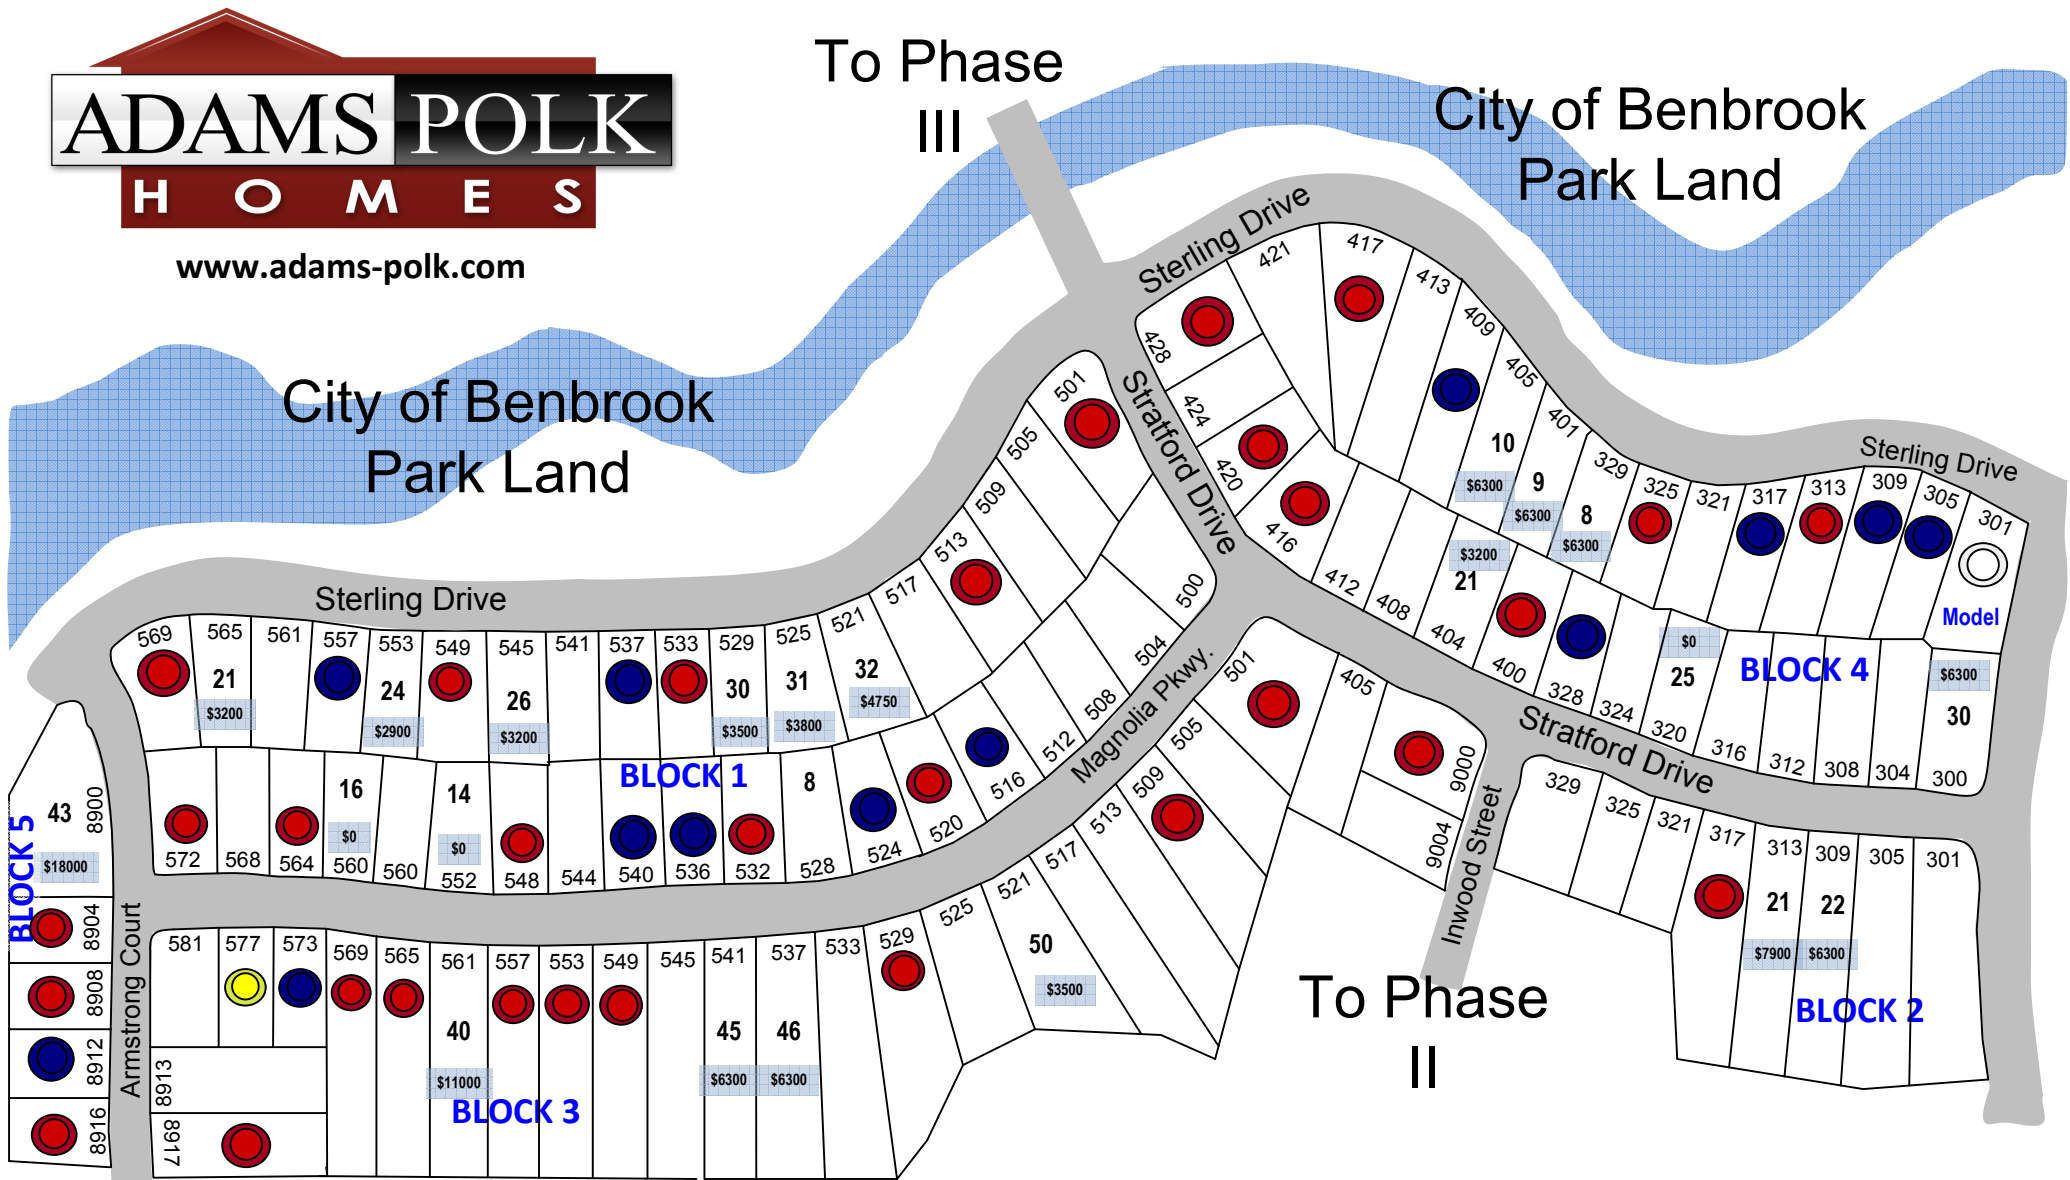

ADAMS POLK HOMES

www.adams-polk.com

*lot lines and shapes not to scale

- SOLD
- LOT HOLD
- SOLD (other builder)
- MODEL HOME

Available Lots and their defined premiums

To Phase II

To Phase II

Call Tina at 817-205-5044
or Terri at 940-597-4653
for more information